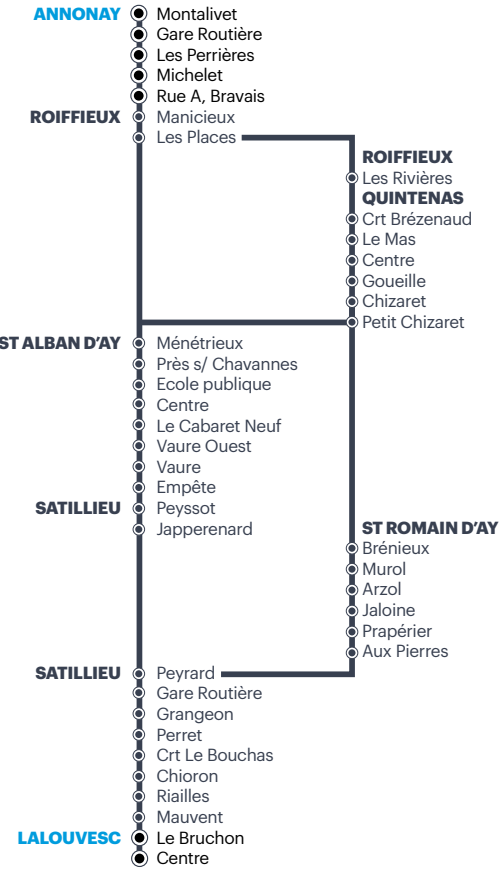

Tarifification
Ticket / **3€**
Carnet 10 tickets / **18€**
Abonnement hebdo / **20€**
Abonnement mensuel / **46€**
Abonnement annuel / **360€**
réduction de 50% pour les moins de 26 ans et les personnes à faibles revenus

Carte OÛRA!
La carte OÛRA! est le support billettique du réseau Le Sept. Elle est obligatoire pour tout achat d'abonnement. Elle vous permet aussi de charger des tickets "10 voyages". La carte OÛRA! est personnelle (durée de validité de 5 ans). Vous pouvez l'obtenir en fournissant une photo et les justificatifs éventuels (tarifs réduits) :
• dans les points de vente
• sur le site auvergnerhonealpes.fr
• sur la rubrique "Transports"
• par correspondance (formulaire disponible dans les points de vente, sur le site auvergnerhonealpes.fr rubrique "transports", en office de tourisme ou mairies)
• 1ère demande et renouvellement : 5€

Bon à savoir
La carte peut contenir des titres de transport de différents réseaux de la région Auvergne-Rhône-Alpes (TER ferrés, Citéa, Tout'en bus...).

Transporteur
Autocars Stéphanois : **04 77 34 18 08**
CO₂ = env. 60 g / passager / km

ND Arrêt non desservi
UNIQUEMENT EN PÉRIODE SCOLAIRE

Renseignements horaires
www.auvergnerhonealpes.fr/interurbainardeche
Renseignements techniques
transports07@auvergnerhonealpes.fr